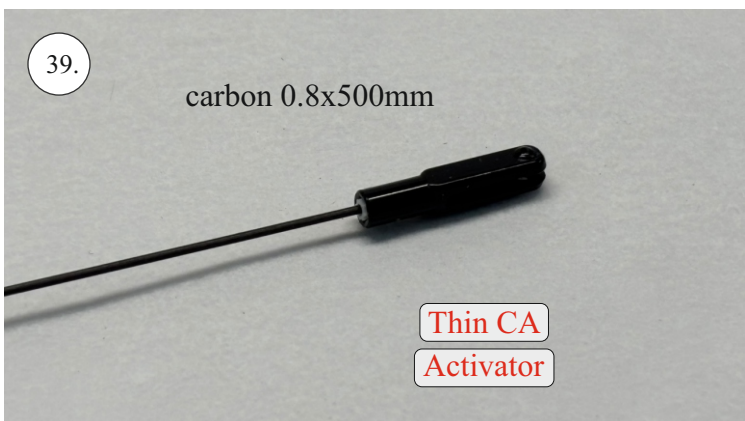

KRILL AIRCRAFT

JARES XL

OUTDOOR

Produced in cooperation with RC Factory

Every great flight starts with a build.
Thank you for choosing the Outdoor AreS XL.

Každý skvělý let začíná stavbou.
Děkujeme, že jste si vybrali Outdoor AreS XL.