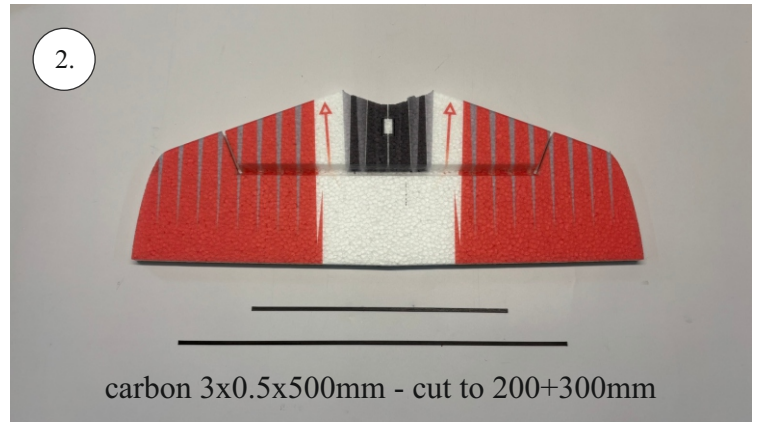

KRILL AIRCRAFT

JARES XL

OUTDOOR

Produced in cooperation with RC Factory

Every great flight starts with a build.
Thank you for choosing the Outdoor AreS XL.

Každý skvělý let začíná stavbou.
Děkujeme, že jste si vybrali Outdoor AreS XL.