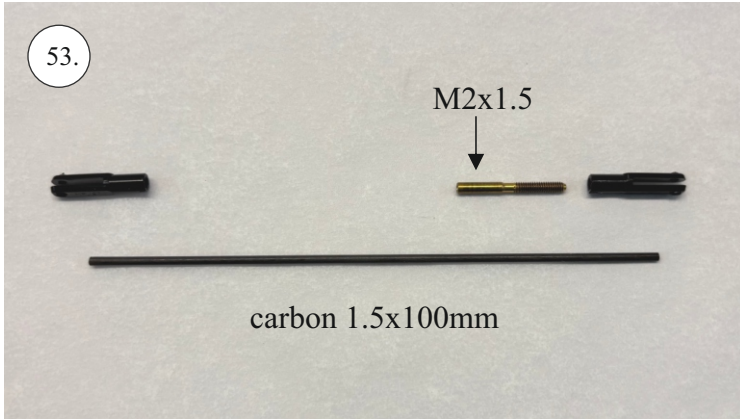

KRILL AIRCRAFT

JARES XL

OUTDOOR

Produced in cooperation with RC Factory

Every great flight starts with a build.
Thank you for choosing the Outdoor AreS XL.

Každý skvělý let začíná stavbou.
Děkujeme, že jste si vybrali Outdoor AreS XL.