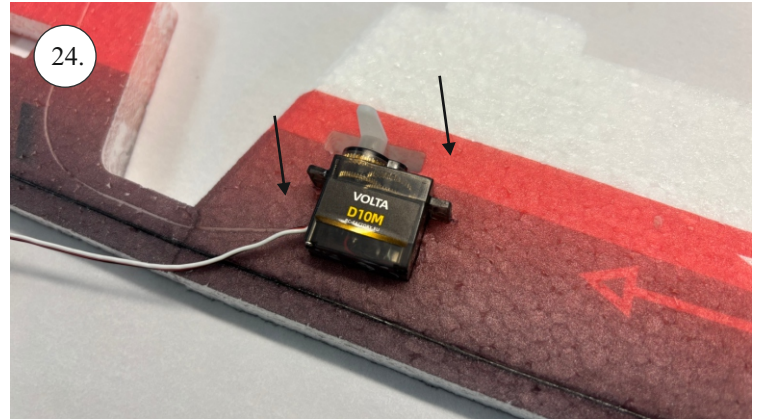

KRILL AIRCRAFT

JARES XL

OUTDOOR

Produced in cooperation with RC Factory

Every great flight starts with a build.
Thank you for choosing the Outdoor AreS XL.

Každý skvělý let začíná stavbou.
Děkujeme, že jste si vybrali Outdoor AreS XL.