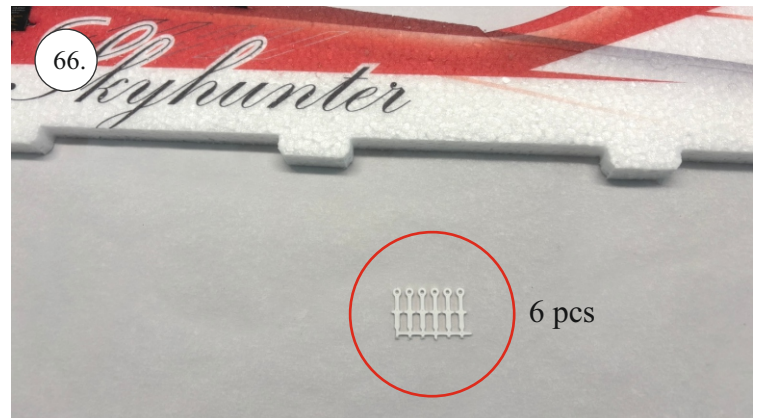

KRILL AIRCRAFT

JARES XL

OUTDOOR

Produced in cooperation with RC Factory

Every great flight starts with a build.
Thank you for choosing the Outdoor AreS XL.

Každý skvělý let začíná stavbou.
Děkujeme, že jste si vybrali Outdoor AreS XL.