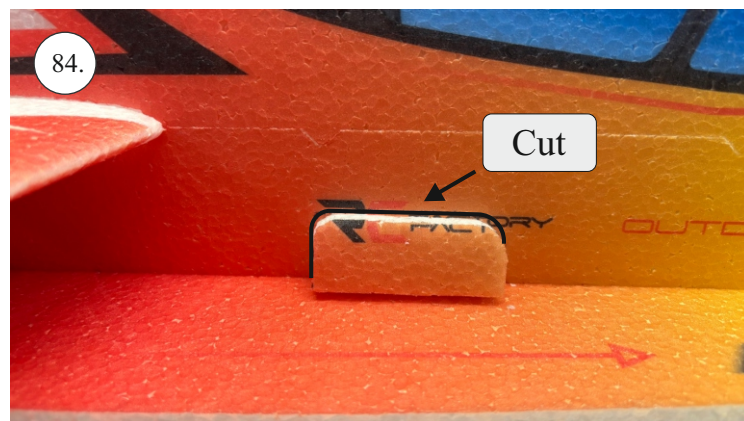

KRILL AIRCRAFT

JARES XL

OUTDOOR

Produced in cooperation with RC Factory

Every great flight starts with a build.
Thank you for choosing the Outdoor AreS XL.

Každý skvělý let začíná stavbou.
Děkujeme, že jste si vybrali Outdoor AreS XL.