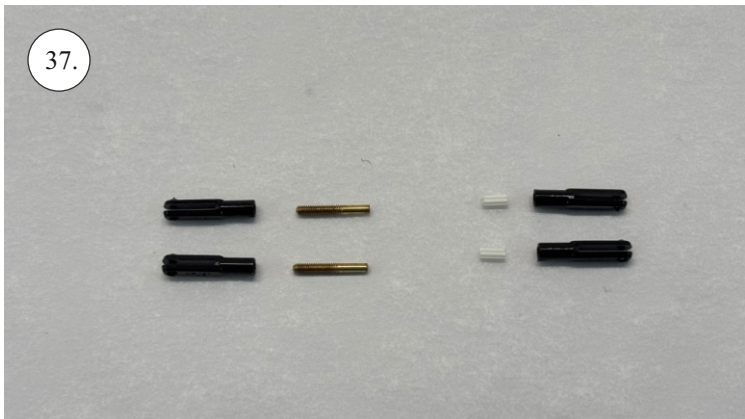

KRILL AIRCRAFT

JARES XL

OUTDOOR

Produced in cooperation with RC Factory

Every great flight starts with a build.
Thank you for choosing the Outdoor AreS XL.

Každý skvělý let začíná stavbou.
Děkujeme, že jste si vybrali Outdoor AreS XL.