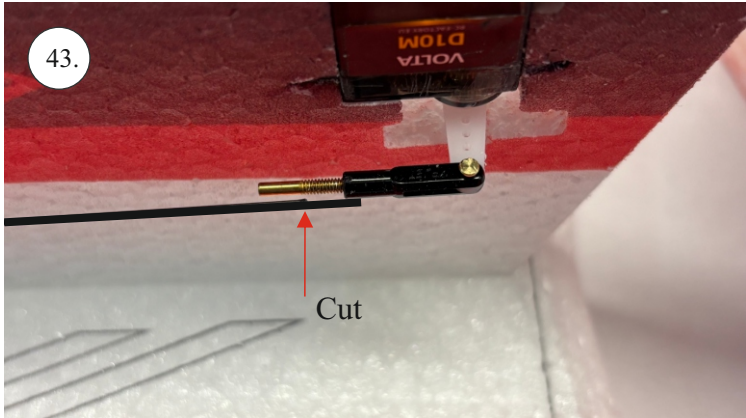

KRILL AIRCRAFT

JARES XL

OUTDOOR

Produced in cooperation with RC Factory

Every great flight starts with a build.
Thank you for choosing the Outdoor AreS XL.

Každý skvělý let začíná stavbou.
Děkujeme, že jste si vybrali Outdoor AreS XL.