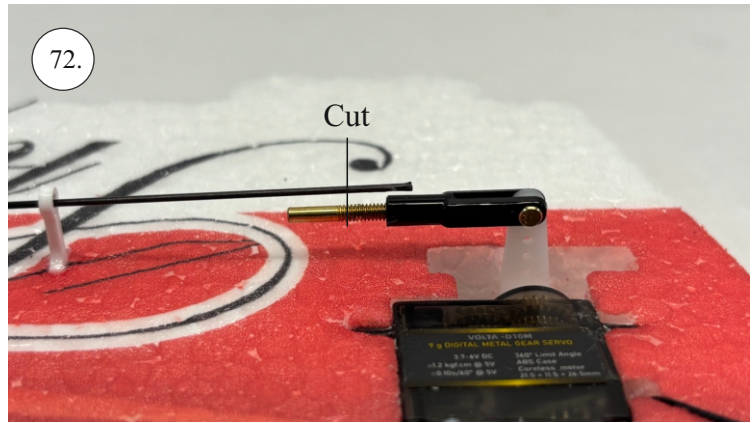

KRILL AIRCRAFT

JARES XL

OUTDOOR

Produced in cooperation with RC Factory

Every great flight starts with a build.
Thank you for choosing the Outdoor AreS XL.

Každý skvělý let začíná stavbou.
Děkujeme, že jste si vybrali Outdoor AreS XL.