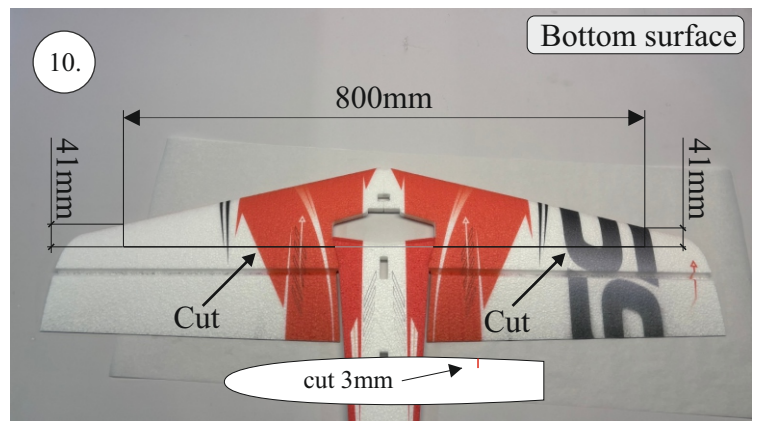

KRILL AIRCRAFT

JARES XL

OUTDOOR

Produced in cooperation with RC Factory

Every great flight starts with a build.
Thank you for choosing the Outdoor AreS XL.

Každý skvělý let začíná stavbou.
Děkujeme, že jste si vybrali Outdoor AreS XL.