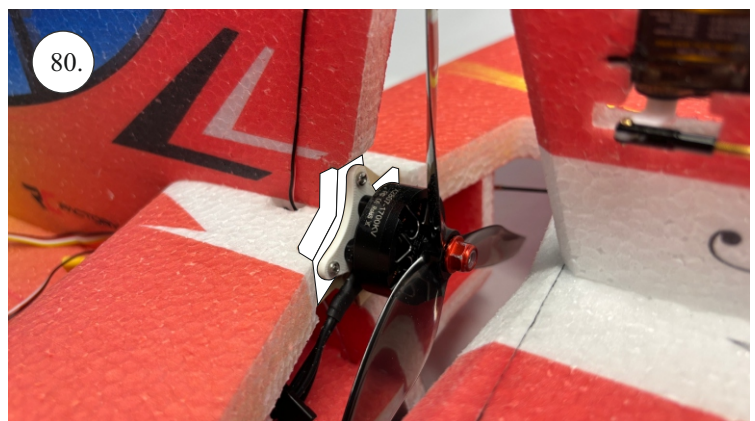

KRILL AIRCRAFT

JARES XL

OUTDOOR

Produced in cooperation with RC Factory

Every great flight starts with a build.
Thank you for choosing the Outdoor AreS XL.

Každý skvělý let začíná stavbou.
Děkujeme, že jste si vybrali Outdoor AreS XL.