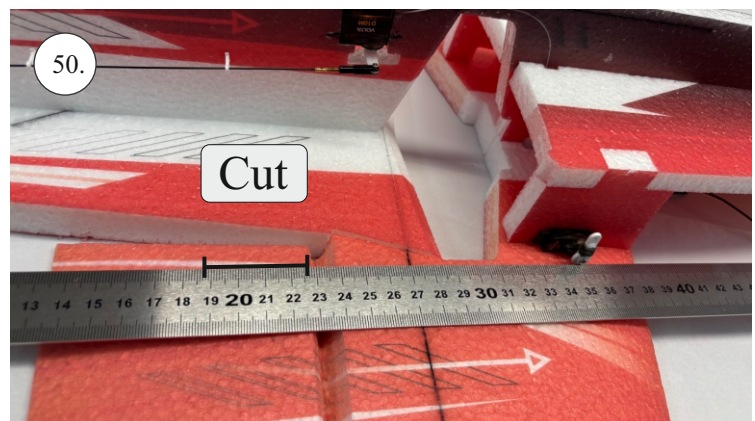

KRILL AIRCRAFT

JARES XL

OUTDOOR

Produced in cooperation with RC Factory

Every great flight starts with a build.
Thank you for choosing the Outdoor AreS XL.

Každý skvělý let začíná stavbou.
Děkujeme, že jste si vybrali Outdoor AreS XL.