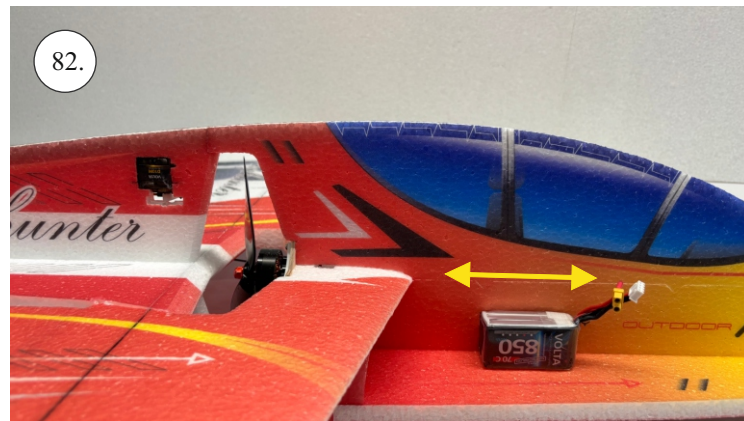

KRILL AIRCRAFT

JARES XL

OUTDOOR

Produced in cooperation with RC Factory

Every great flight starts with a build.
Thank you for choosing the Outdoor AreS XL.

Každý skvělý let začíná stavbou.
Děkujeme, že jste si vybrali Outdoor AreS XL.