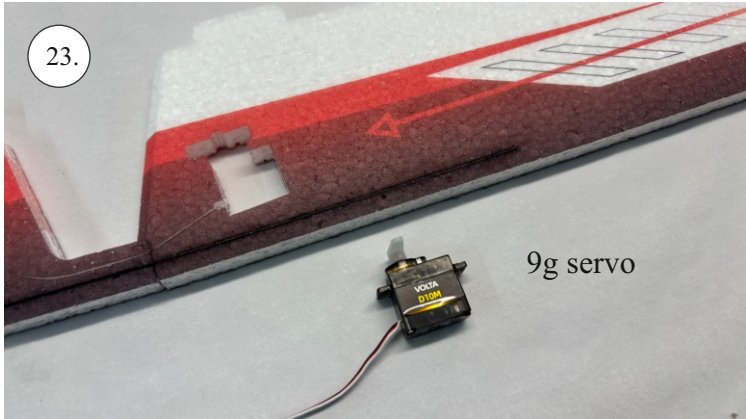

KRILL AIRCRAFT

JARES XL

OUTDOOR

Produced in cooperation with RC Factory

Every great flight starts with a build.
Thank you for choosing the Outdoor AreS XL.

Každý skvělý let začíná stavbou.
Děkujeme, že jste si vybrali Outdoor AreS XL.