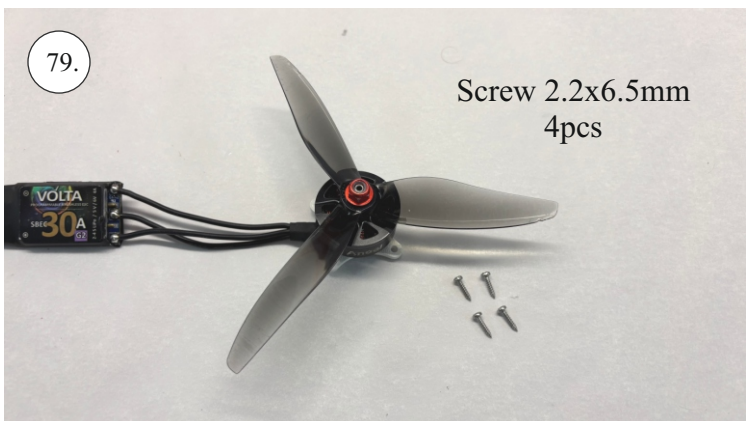

KRILL AIRCRAFT

JARES XL

OUTDOOR

Produced in cooperation with RC Factory

Every great flight starts with a build.
Thank you for choosing the Outdoor AreS XL.

Každý skvělý let začíná stavbou.
Děkujeme, že jste si vybrali Outdoor AreS XL.