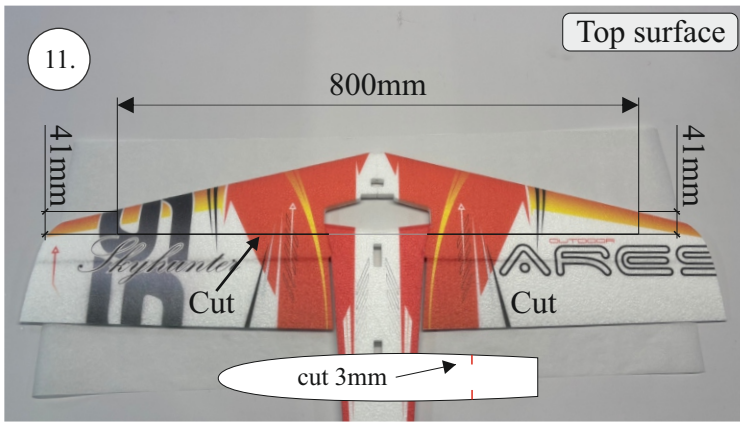

KRILL AIRCRAFT

JARES XL

OUTDOOR

Produced in cooperation with RC Factory

Every great flight starts with a build.
Thank you for choosing the Outdoor AreS XL.

Každý skvělý let začíná stavbou.
Děkujeme, že jste si vybrali Outdoor AreS XL.