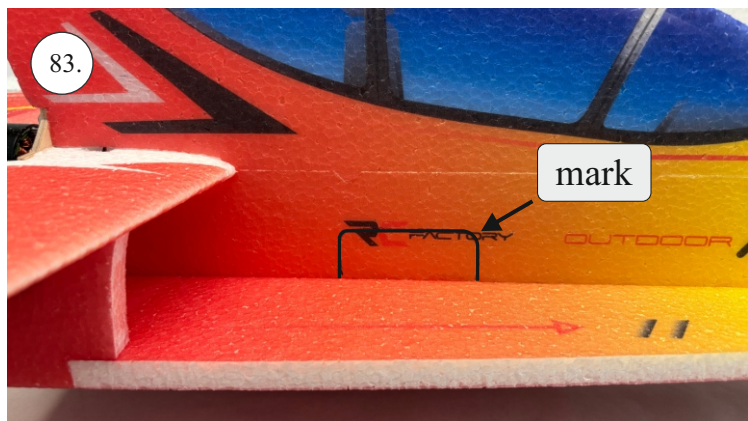

KRILL AIRCRAFT

JARES XL

OUTDOOR

Produced in cooperation with RC Factory

Every great flight starts with a build.
Thank you for choosing the Outdoor AreS XL.

Každý skvělý let začíná stavbou.
Děkujeme, že jste si vybrali Outdoor AreS XL.