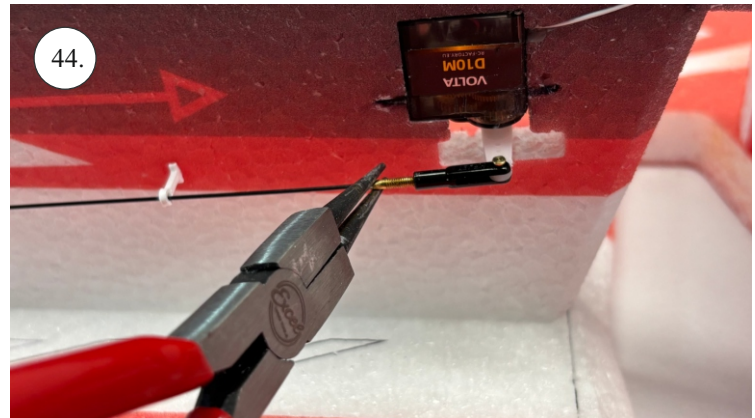

KRILL AIRCRAFT

JARES XL

OUTDOOR

Produced in cooperation with RC Factory

Every great flight starts with a build.
Thank you for choosing the Outdoor AreS XL.

Každý skvělý let začíná stavbou.
Děkujeme, že jste si vybrali Outdoor AreS XL.