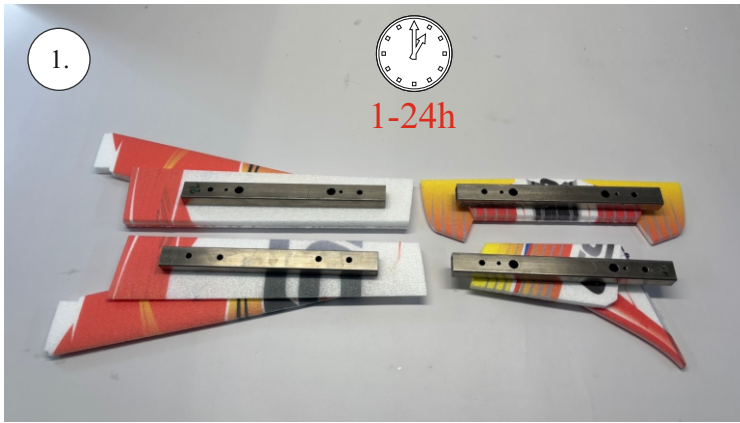

KRILL AIRCRAFT

JARES XL

OUTDOOR

Produced in cooperation with RC Factory

Every great flight starts with a build.
Thank you for choosing the Outdoor AreS XL.

Každý skvělý let začíná stavbou.
Děkujeme, že jste si vybrali Outdoor AreS XL.